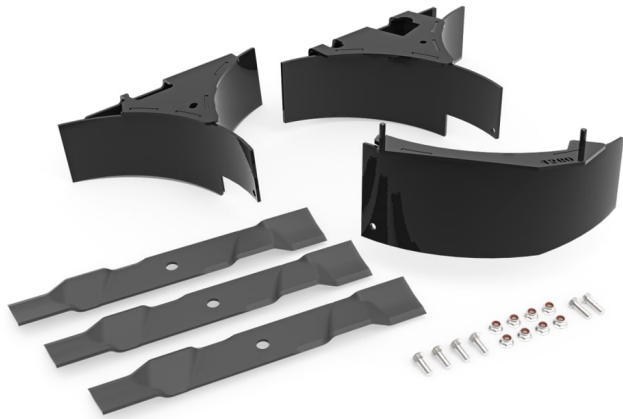

KIT 48" MULCH

Produkt

Ariens OEM mulch kit helps you return nutrients to your lawn while keeping your yard looking professionally manicured time after time. The mulching kit features easy-to-install baffles that fit under mower decks. This kit includes 3 baffles, 3 blades and the necessary hardware. This kit fits Gravely 48 in. ZT HD, PT Z, PT ZX, PT 100, Pro Walk, and Ariens 48 in. Apex models.

Ariens OEM mulch kit helps you return nutrients to your lawn while keeping your yard looking professionally manicured time after time. The mulching kit features easy-to-install baffles that fit under mower decks. This kit includes 3 baffles, 3 blades and the necessary hardware. This kit fits Gravely 48 in. ZT HD, PT Z, PT ZX, PT 100, Pro Walk, and Ariens 48 in. Apex models.

Ariens Deler

Weight lbs	29 Lbs
Shipping Height Inch	14 Inch
Shipping Length Inch	16 Inch
Shipping Width Inch	20 Inch

Les mer om produktet her:

<https://www.ariens.no/product?number=79105700>