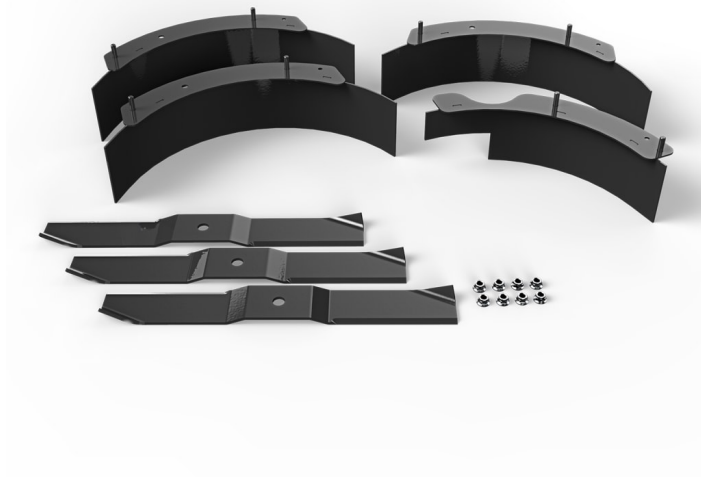

Mulch kit Ikon 52

Produkt
The
kit

features easy, to, install baffles that fit under mower decks to create a separate cutting chamber for each blade. When cut, grass lifts into the cutting chamber and gets cut many times before dropping onto the lawn.

The kit features easy, to, install baffles that fit under mower decks to create a separate cutting chamber for each blade. When cut, grass lifts into the cutting chamber and gets cut many times before dropping onto the lawn.

Ariens Deler

Weight lbs	21 Lbs
Shipping Height Inch	19.5 Inch
Shipping Length Inch	24.5 Inch
Shipping Width Inch	5.5 Inch

Les mer om produktet her:

<https://www.ariens.no/product?number=71514000>