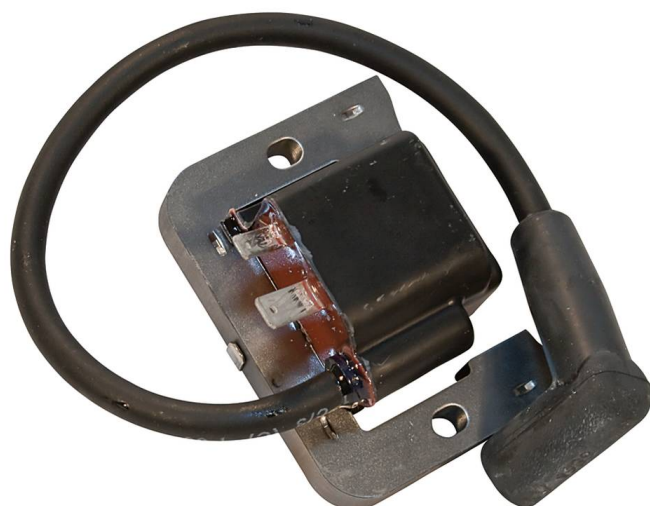

## Solid State Module (Kohler 24 584 36-S) Stens

Prod  
Solid  
State

Module Kohler 24 584 36-S Use with 130-466 Spark Plug Shop Pack 130-466 Spark Plug Shop Pack, Use with 130-118 Carded Spark Plug 130-118 Carded Spark Plug, Use with 130-526 Spark Plug 130-526 Spark Plug

### Stens

Varegruppe	Solid State Module
Antall pr. artikkel	1 stk
Vekt	0.32431854455 Kg
Delenummer konkurrenter	24 584 36-S 2609653 33-518 KH-58415
Passer modell	Kohler CH25 and CV22-CV25
Cross Sell	130-466, 130-118, 130-526
Up Sell	Use with 130-466 Spark Plug Shop Pack 130-466 Spark Plug Shop Pack, Use with 130-118 Carded Spark Plug 130-118 Carded Spark Plug, Use with 130-526 Spark Plug 130-526 Spark Plug
Tilleggsinfo	Use with 130-466 Spark Plug Shop Pack 130-466 Spark Plug Shop Pack, Use with 130-118 Carded Spark Plug 130-118 Carded Spark Plug, Use with 130-526 Spark Plug 130-526 Spark Plug
Produsentens merkevare	Kohler
GTIN-nummer	087206950773
Relatert produkt	055-161
OEM-nummer	Kohler: 24 584 03, 24 584 03-S, 24 584 11, 24 584 11-R, 24 584 11-S, 24 584 15, 24 584 15-S, 24 584 36-S, 24 586 36, 24 757 23, 2458436-S

**Produsentinformasjon** Bruk med 055-161 OEM Flywheel

**Lengde** 89.0 mm

**Høyde** 86.0 mm

**Bredde** 86.0 mm

Les mer om produktet her:

<https://www.ariens.no/product?number=055-233>