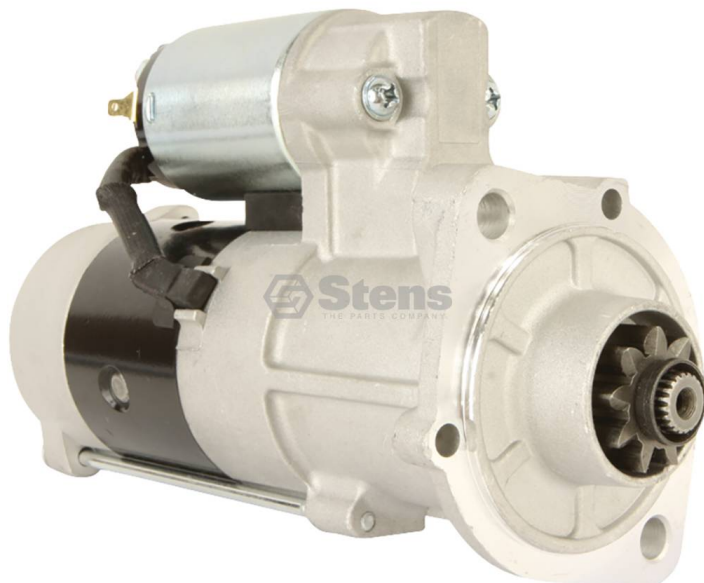

Electric Starter (Kubota 1G772-63013) Stens

Produkt

Electric Starter Kubota 1G772-63010 Length: 10 1-4" Length 10 1-4" Width 7 1-2" Teeth 9 Volt 12 Warranty Will be voided upon striking or disassembling CW Rotation Appearance may vary from OEM

STENS produktbeskrivelse:

- 18398, 19219
- Appearance may vary from OEM
- CW Rotation
- 10 1/4"
- 9
- 12
- Will be voided upon striking or disassembling
- 7 1/2"

StensDimensjoner

Varegruppe	Electric Starter
Antall pr. artikkel	1 stk
Vekt	5.8468056493 Kg
Delenummer konkurrenter	1900-0109 410-48125 91-27-3298 SMT0179
Passer modell	Kubota M100GXDT, M100XDTC, M105SC, M105SDS, M105SDSC, M105SDSCC, M105DHC, M105SHDC, M105SDSF, M105SDSL, M105SDT, M105SDTC, M105SH, M105SHD, M105X, M105XDTC, M108DSC, M108DSC2, M108HDC2, M108S, M108SDS, M108SDS2, M108SDSF, M108SDSL, M108SDSL2, M108SDSL2S, M108SDSLs, M108SH, M108SHC, M108SHD, M108SHDC, M108XDTC, M110GXDT, M110XDTC, M4N-071HD12, M4N-071HDC12, M4N-071HDRC12, M5040DT, M5040DTC, M5040DTC1, M5040F, M5040F1, M5040FC, M5040FC1, M5040HD, M5040HD1, M5040HDC, M5040HDC1, M5140DT, M5140DTC, M5140F, M5140FC, M5140HD, M5140HDC, M6-101DTC, M6-111DTC, M6040, M6040DTH, M6040HDNB, M6040DT, M6040DT1, M6040DTC, M6040DTC1, M6040F, M6040F1, M6040FC, M6040FC1, M6040HD, M6040HD1, M6040HDC, M6040HDC1, M6040HDNB, M6040HDNB1, M6060HD, M6060HDC, M6060HFC, M6800, M6800DT,

Produsentens merkevare Mega-Fire

GTIN-nummer 023899497645

OEM-nummer Arrowhead: M8T70971, M8T71671. Kubota: 103-5084, 1C010-63010, 1C010-63011, 1C010-63012, 1C010-63013, 1C010-63014, 1G772-63010, 1G772-63011, 1G772-63012, 1G772-63013, 77700-02594, K1C010-63010, K1C010-63010M, KEARS1C010. Lester: 18398, 19219. Lucas Electric: LRS03849, LRS04064. Mitaka: M8T70971, M8T71671. Mitsubishi: M008T70971, M8T70971, M8T71671, M8T71672

Lengde 267.0 mm

Høyde 137.0 mm

Bredde 193.0 mm

Vekt 5.85 kg

Les mer om produktet her:

<https://www.ariens.no/product?number=435-221>