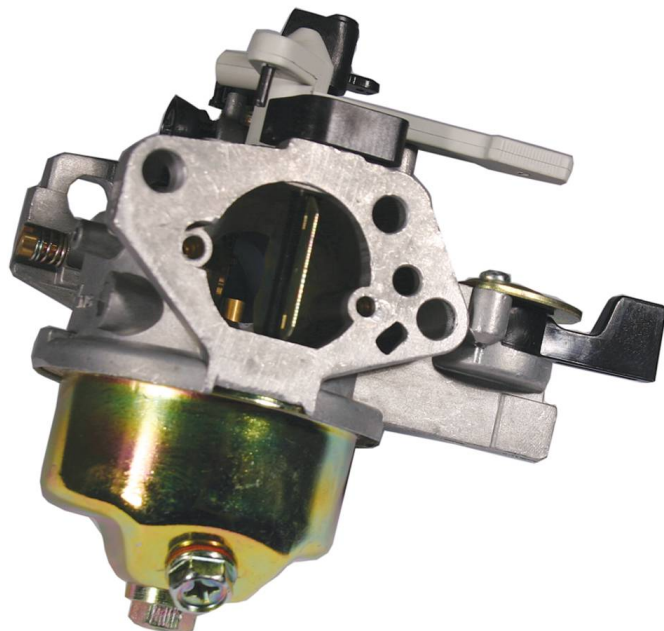

CARBURETOR

Produkt

Carburetor Replaces Honda 16100-ZE2-W71 Verify OEM part number by referring to engine model and spec - does not fit all applications Verify OEM part number by referring to engine model and spec - does not fit all applications Ethanol Not compatible with greater than 10% ethanol fuel Honda code 5222211 Use with 120-327 Fuel Joint Assembly 120-327 Fuel Joint Assembly, Use with 525-691 Carburetor Float Set 525-691 Carburetor Float Set, Use with 115-303 Fuel Line 115-303 Fuel Line, Use with 485-974 Float Bowl Gaskets 485-974 Float Bowl Gaskets, Use with 120-251 Hose Clamp 120-251 Hose Clamp, Use with 525-638 Choke Lever 525-638 Choke Lever, Use with 485-148 Carburetor Gasket 485-148 Carburetor Gasket, Use with 525-554 Needle Valve 525-554 Needle Valve, Use with 525-489 Carburetor Float Bowl Assembly 525-489 Carburetor Float Bowl Assembly, Use with 485-399 Insulator Gasket 485-399 Insulator Gasket, Use with 485-189 Carburetor Spacer Gasket 485-189 Carburetor Spacer Gasket, Included in the 785-689 Carburetor Service Kit 785-689 Carburetor Service Kit

Verify OEM part number by referring to engine model and spec - does not fit all applications Verify OEM part number by referring to engine model and spec - does not fit all applications Ethanol Not compatible with greater than 10% ethanol fuel Honda code 5222211

Stens

Passer merke	Honda
Relatert produkt	115-303
Varegruppe	Carburetor
Antall pr. artikkel	1 stk
Vekt	0.3719457434 Kg
OEM-nummer	Honda 16100-ZE2-W70, 16100-ZE2-W71;
Passer modell	Honda Most GX240
Inkludert i	Use with 120-327 Fuel Joint Assembly 120-327 Fuel Joint Assembly, Use with 525-691 Carburetor Float Set 525-691 Carburetor