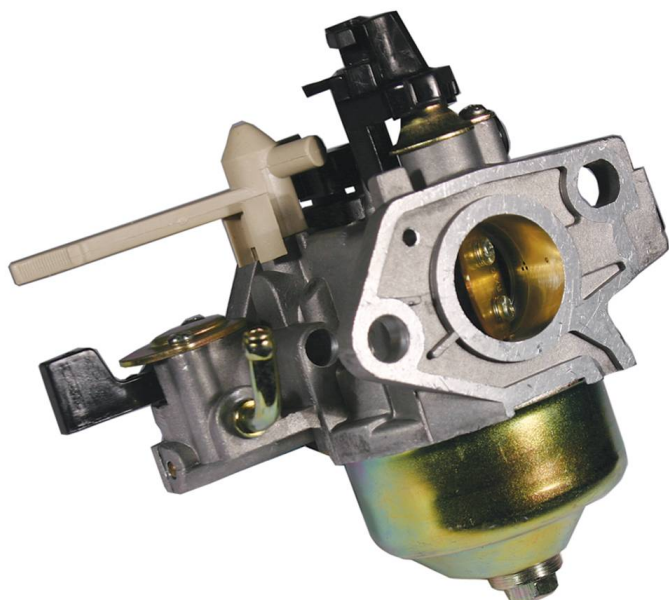

CARBURETOR

Produkt

Carburetor Replaces Honda 16100-ZE3-V01 Verify OEM part number by referring to engine model and spec - does not fit all applications Verify OEM part number by referring to engine model and spec - does not fit all applications Ethanol Not compatible with greater than 10% ethanol fuel Honda code 5222120 Use with 120-327 Fuel Joint Assembly 120-327 Fuel Joint Assembly, Use with 525-691 Carburetor Float Set 525-691 Carburetor Float Set, Use with 115-303 Fuel Line 115-303 Fuel Line, Use with 485-974 Float Bowl Gaskets 485-974 Float Bowl Gaskets, Use with 120-251 Hose Clamp 120-251 Hose Clamp, Use with 525-638 Choke Lever 525-638 Choke Lever, Use with 525-554 Needle Valve 525-554 Needle Valve, Included in the 785-697 Carburetor Service Kit 785-697 Carburetor Service Kit, Use with 485-155 Carburetor Gasket 485-155 Carburetor Gasket, Use with 525-489 Carburetor Float Bowl Assembly 525-489 Carburetor Float Bowl Assembly, Use with 485-189 Carburetor Spacer Gasket 485-189 Carburetor Spacer Gasket, Use with 485-403 Insulator Gasket 485-403 Insulator Gasket

Verify OEM part number by referring to engine model and spec - does not fit all applications Verify OEM part number by referring to engine model and spec - does not fit all applications Ethanol Not compatible with greater than 10% ethanol fuel Honda code 5222120

Stens

Passer merke	Honda
Relatert produkt	115-303
Varegruppe	Carburetor
Antall pr. artikkel	1 stk
Vekt	0.36967778155 Kg
OEM-nummer	Honda 16100-ZE3-V01;
Passer modell	Honda most GX340
Inkludert i	Use with 120-327 Fuel Joint Assembly 120-327 Fuel Joint Assembly, Use with 525-691 Carburetor Float Set 525-691 Carburetor