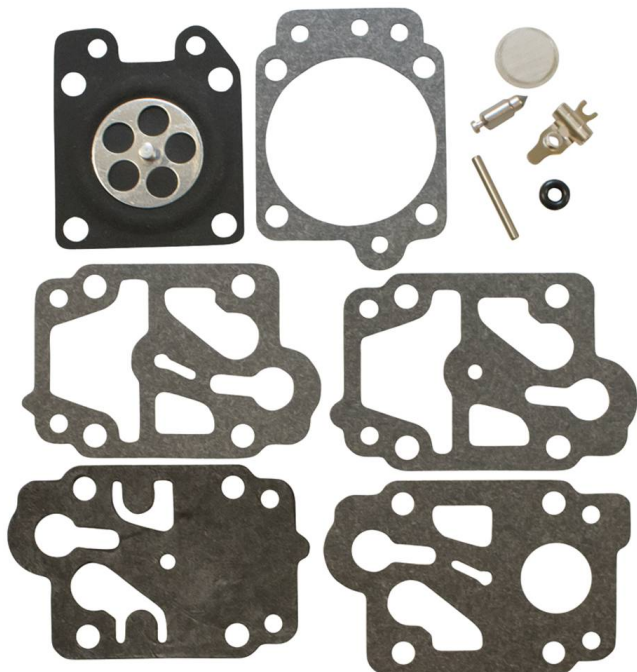

## Walbro OFM Carburetor Kit

OEM

Carburetor Kit Walbro K10-WYB Ethanol: Not compatible with greater than 10% ethanol fuel Ethanol Not compatible with greater than 10% ethanol fuel Packaging type OEM package

### STENS produktbeskrivelse:

- For proper ordering, reference the Walbro or Zama part number stamped on the carburetor
- Not compatible with greater than 10% ethanol fuel
- OEM package

### StensDimensjoner

Passer merke	Walbro
Varegruppe	OEM Carburetor Kit
Antall pr. artikkel	1 stk
Vekt	0.0045359237000000005 Kg
Passer modell	Walbro WYB-1, 2, 3, 4, 5, 6, 7, 8, 9, 10, 12, 13, 14, 15, 16, 17, 18, 19, 20, 21, 22, 23, 24, 25, 26 and 27 carburetors
Delenummer konkurrenter	K10-WYB
Produsentens merkevare	Walbro
GTIN-nummer	856643005090
OEM-nummer	Walbro: D10WYB, D10-WYB, K10WYB, K10-WYB
Lengde	99.0 mm
Høyde	11.0 mm
Bredde	58.0 mm
Vekt	0.0 kg